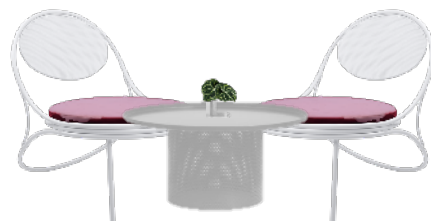

Curated Selections

Lounge Setting
PINK & WHITE

Armchair Setting
PINK & WHITE

Cocktail Setting
PINK & WHITE

Cocktail Setting
PEACH & WHITE

Cafe Setting
PEACH & WHITE

Tapas Setting
PINK & WHITE

Backdrop
SCREEN