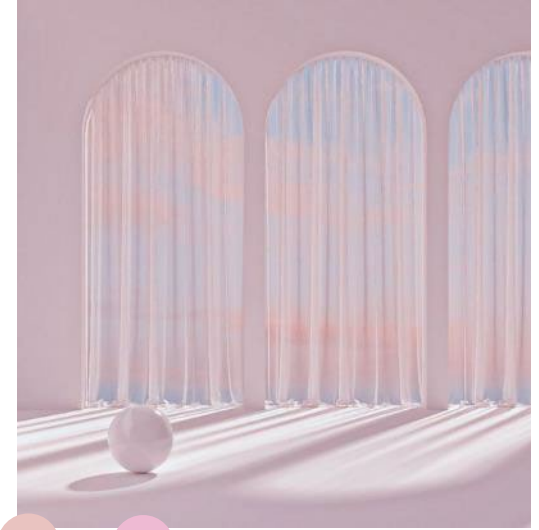

Service Bar
CUSTOM GRAPHIC

VALIANT / HIRE WITH STYLE

STYLE INSPIRATION / BARBIECORE

Barbie Dreaming

The "Barbie Dreaming" theme is a whimsical and imaginative design concept inspired by the magical world of Barbie. It captures the essence of dreams, creativity, and endless possibilities, bringing to life the fantasy and wonder that Barbie represents.