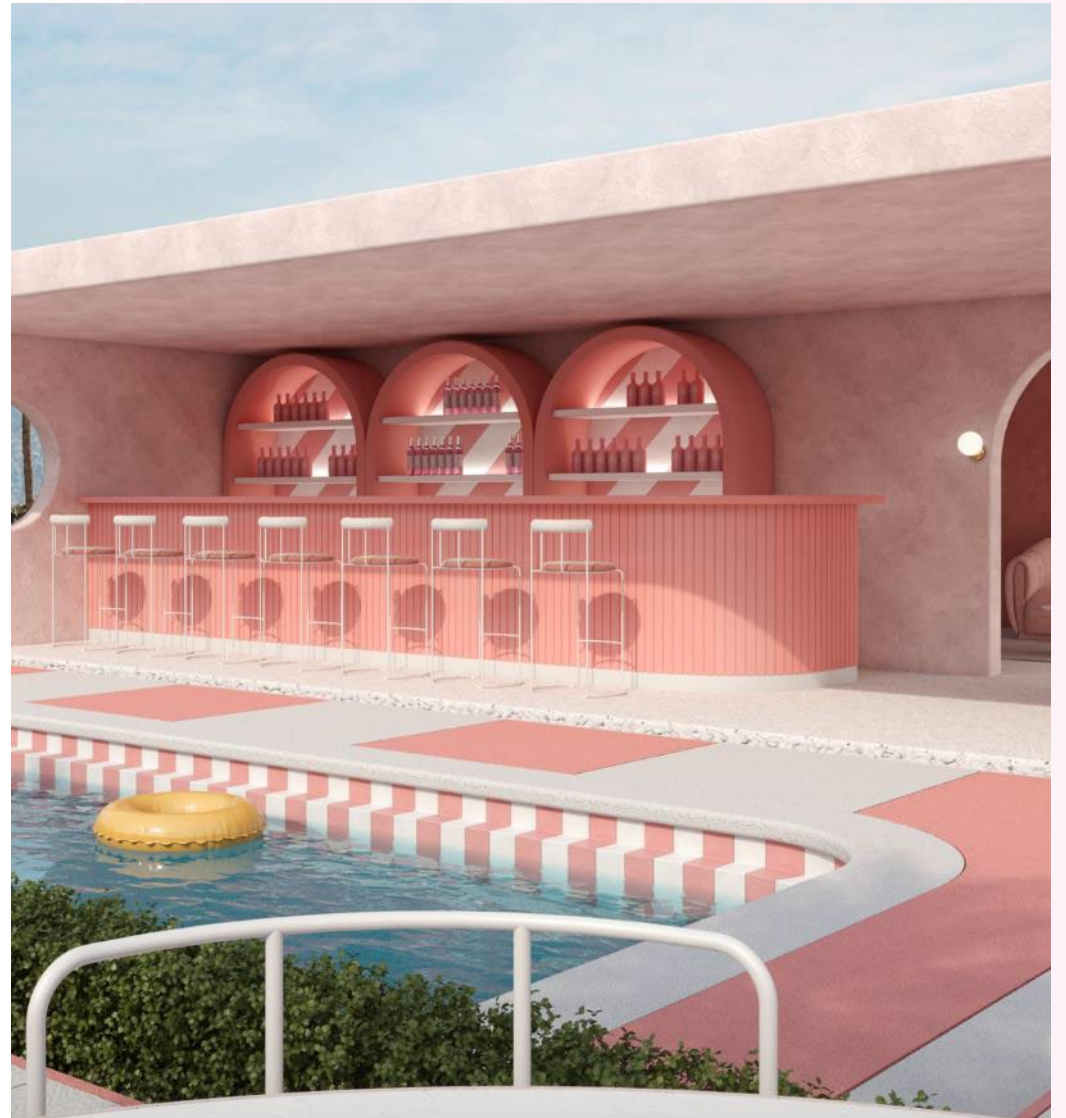

HIRE

STYLING

DESIGN +
BUILD

STYLE INSPIRATION / BARBIECORE

Pink Paradise

Barbie's 'Pink Paradise' emphasises the pink colour, the glamour associated with Barbie, and the playful and whimsical atmosphere that the Barbiecore aesthetic represents. It sets the tone for a fun and a luxurious event inspired by the iconic Barbie doll and her world.