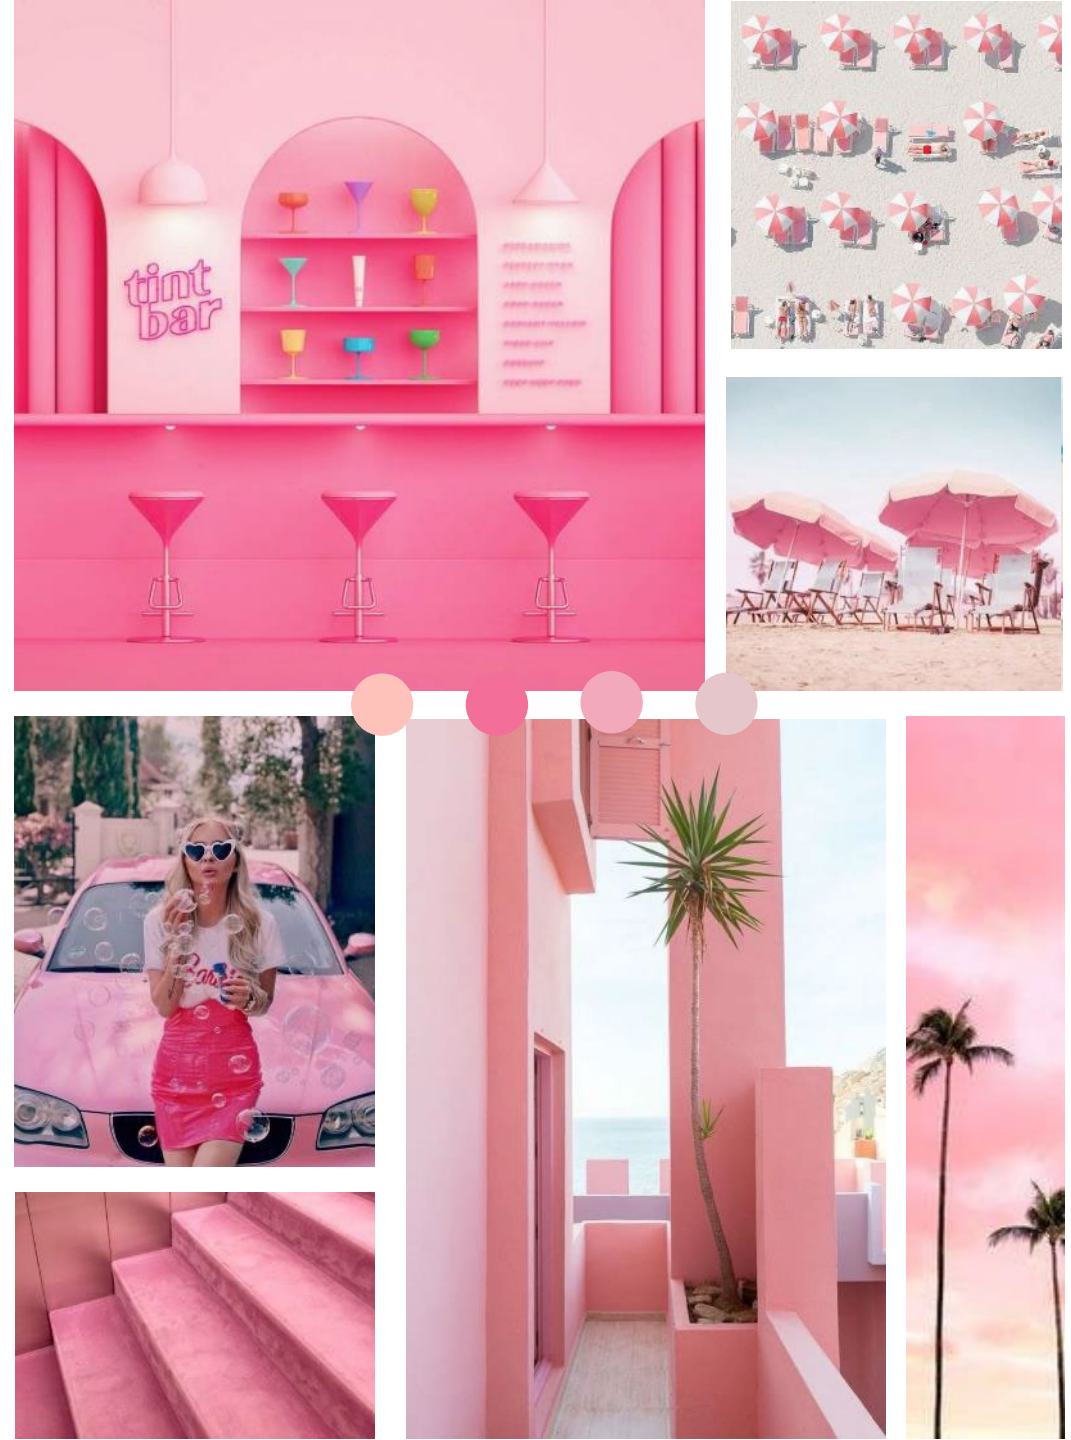

STYLE INSPIRATION / BARBIECORE

Another Barbie Day

The "Another Barbie Day" theme is a delightful and vibrant design concept that captures the essence of joy and nostalgia and celebrates Barbie's timeless appeal. It invites guests to step back in time and immerse themselves in a world of play, friendship, and creativity.