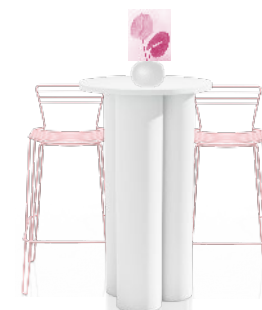

Detailed elements with printed graphics will complete the look.

Curated Selections

Lounge Setting
PINK & WHITE

Armchair Setting
LILAC & WHITE

Cocktail Setting
PINK & WHITE

Cocktail Setting
PINK & WHITE

Cafe Setting
BLUE & WHITE

Tapas Setting
PURPLE & WHITE

Backdrop
CUSTOM

Service Bar
CUSTOM GRAPHIC

STYLE INSPIRATION / BARBIECORE

Barbiecore Affair

The Barbie Core theme features a playful and vibrant colour palette inspired by Barbie's signature pink. Bold shades of bubble-gum pink and tonal pink accents are used throughout the design to evoke a sense of joy and femininity.